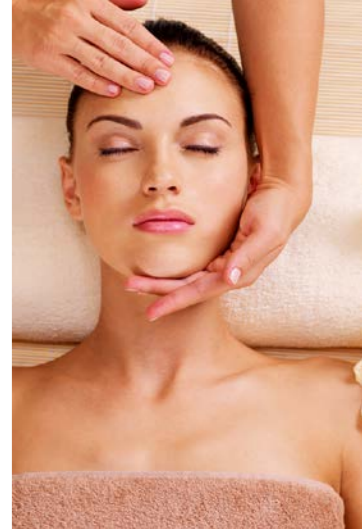

Sports massage

Especially recommended after sports. A special muscle and jointment with Chinese mint oil speeds up muscle regeneration and prevents sore muscles.	50 min	€ 78,-